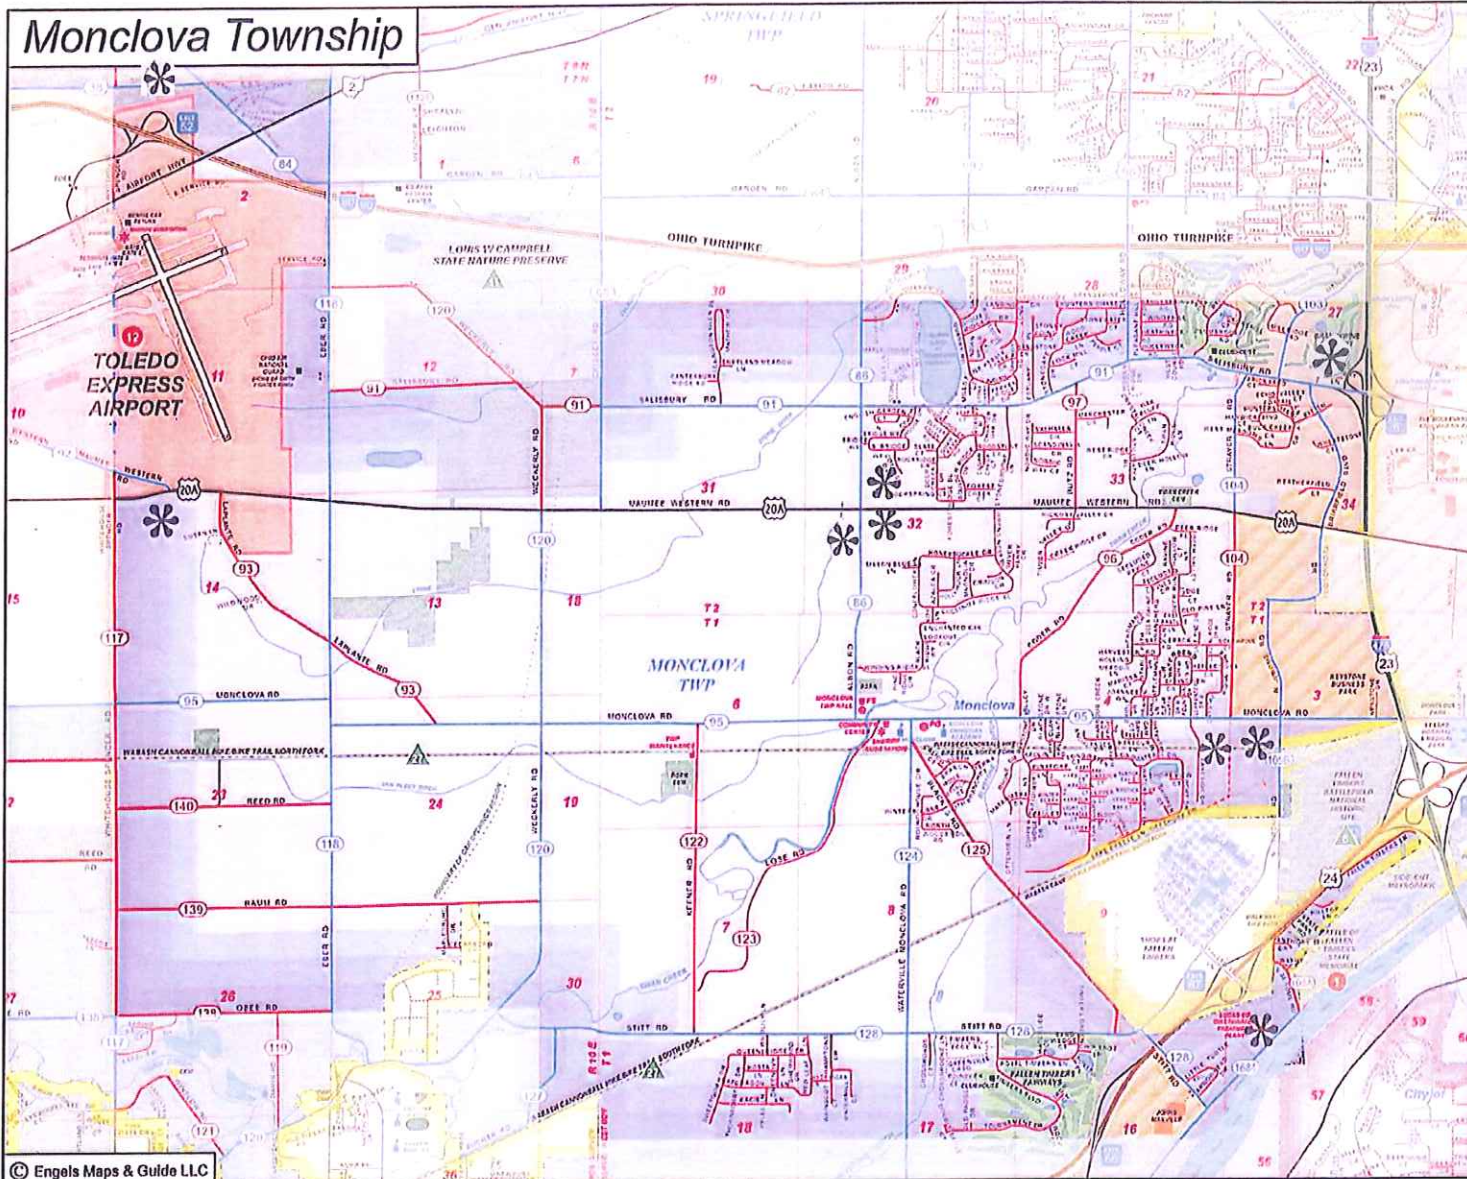

# Monclova Township

- CA CITY HALL, CLERKING
- CH CHURCH
- CS COURT HOUSE
- FS FIRE STATION
- IB LIBRARY
- PL POLICE/EMERGENCY STATION
- PO POST OFFICE
- SCH SCHOOL
- SP PUBLIC SQUARE
- HC HOSPITAL/HEALTH CENTER
- PK PARK
- CE CEMETERY
- MA MARSH/WETLAND
- IN INDUSTRIAL AREA
- SH SHOPPING AREA
- PI POINT OF INTEREST
- CO COURSE
- 43602 ZIP CODES
- TOLEDO INCORPORATED
- CUMBERLAND UNINCORPORATED