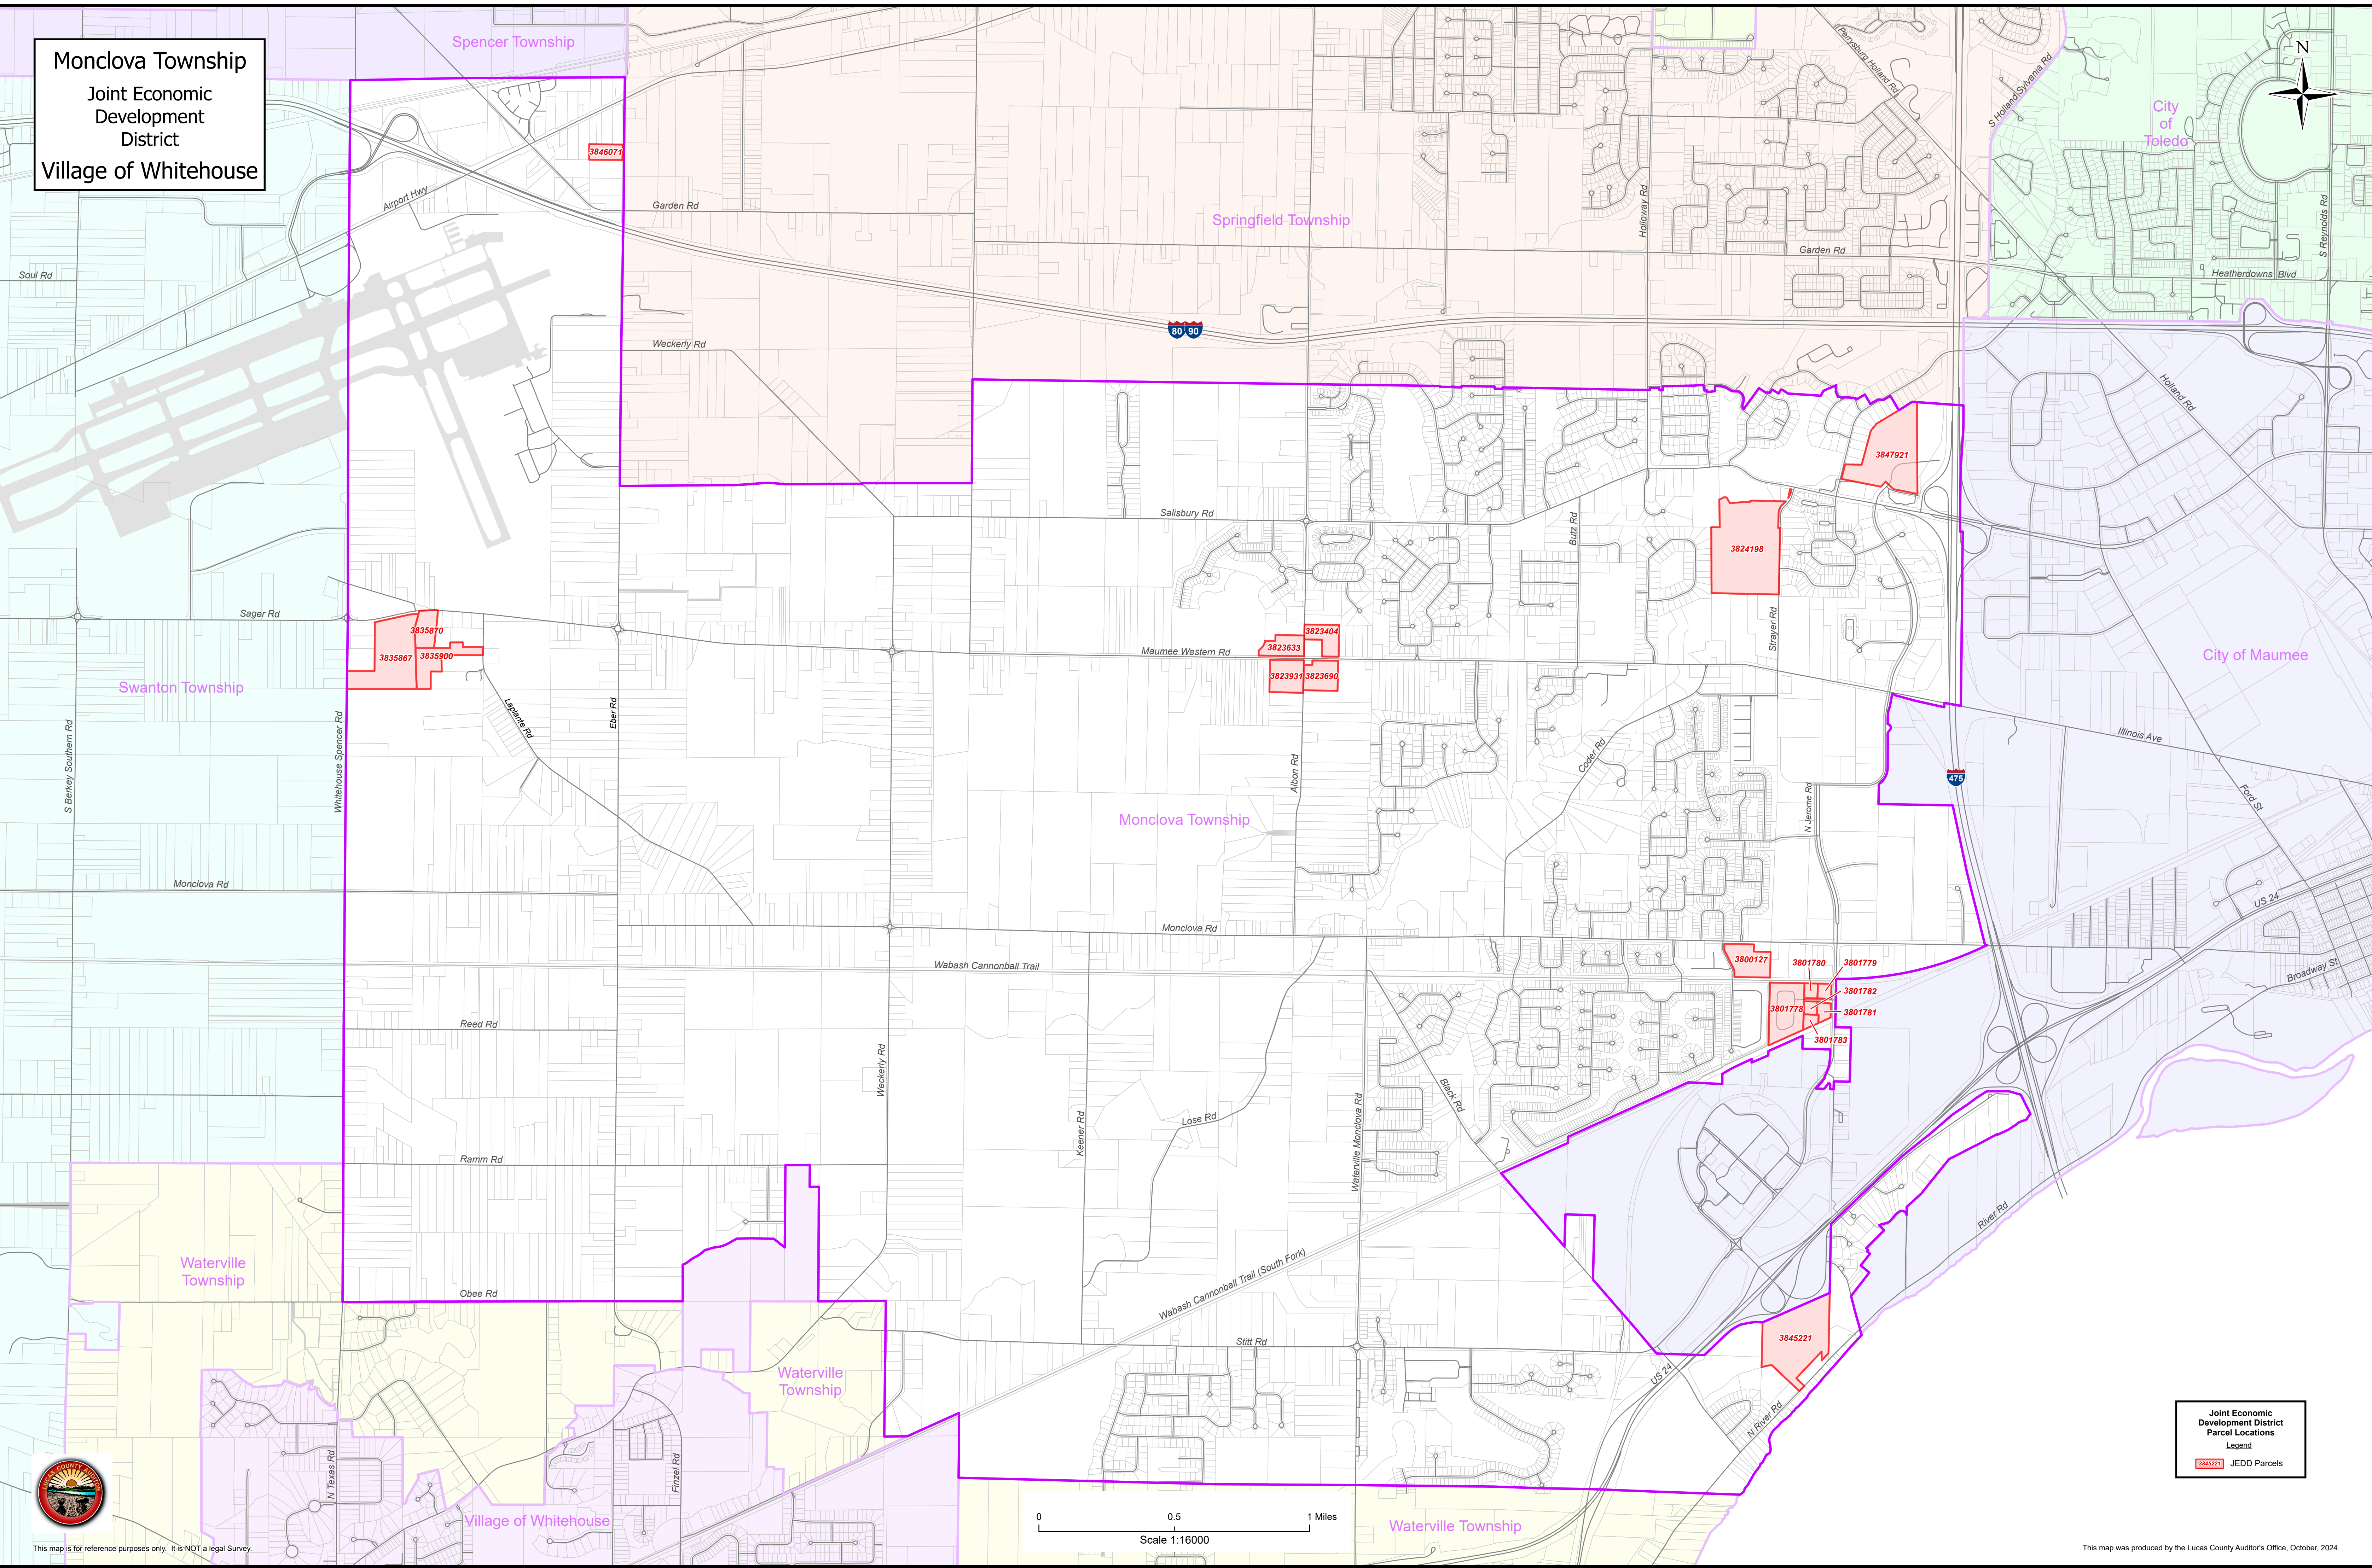

Monclova Township
Joint Economic
Development
District
Village of Whitehouse

This map is for reference purposes only. It is NOT a legal Survey.

Joint Economic
Development District
Parcel Locations
Legend
3845221 JEDD Parcels

This map was produced by the Lucas County Auditor's Office, October, 2024.