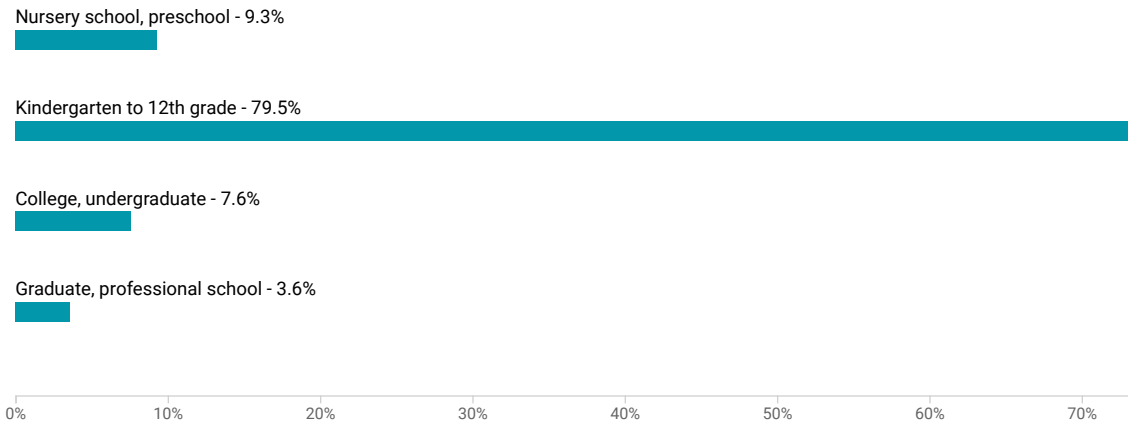

### School Enrollment (Population 3 Years and Over Enrolled in School) in Monclova township, Lucas County, Ohio

[VIEW OPTIONS](#)

Chart Survey/Program: 2020 ACS 5-Year Estimates Subject Tables