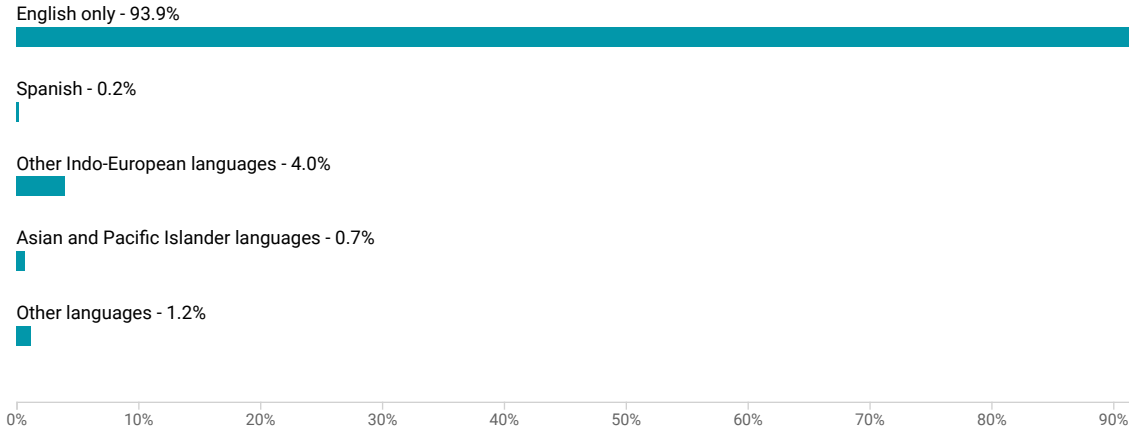

### Types of Language Spoken at Home in Monclova township, Lucas County, Ohio

[VIEW OPTIONS](#)

Chart Survey/Program: 2020 ACS 5-Year Estimates Data Profiles