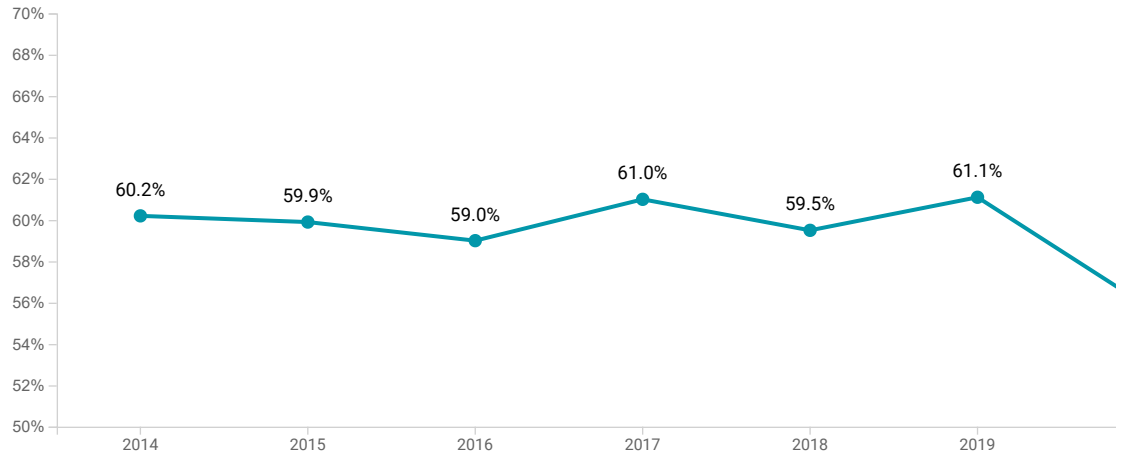

### Employment Rate in Monclova township, Lucas County, Ohio

[VIEW OPTIONS](#)

Chart Survey/Program: 2020 ACS 5-Year Estimates Data Profiles