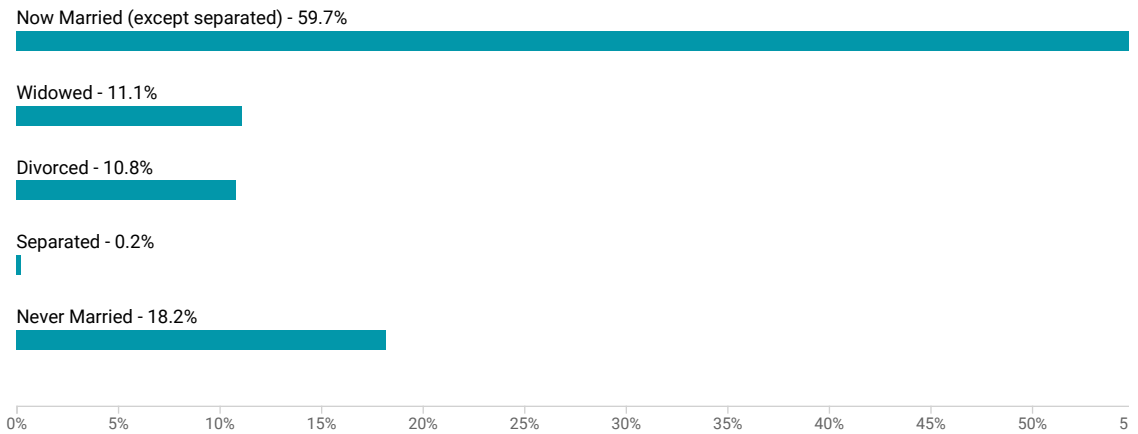

### Marital Status in Monclova township, Lucas County, Ohio

[VIEW OPTIONS](#)

Chart Survey/Program: 2020 ACS 5-Year Estimates Subject Tables