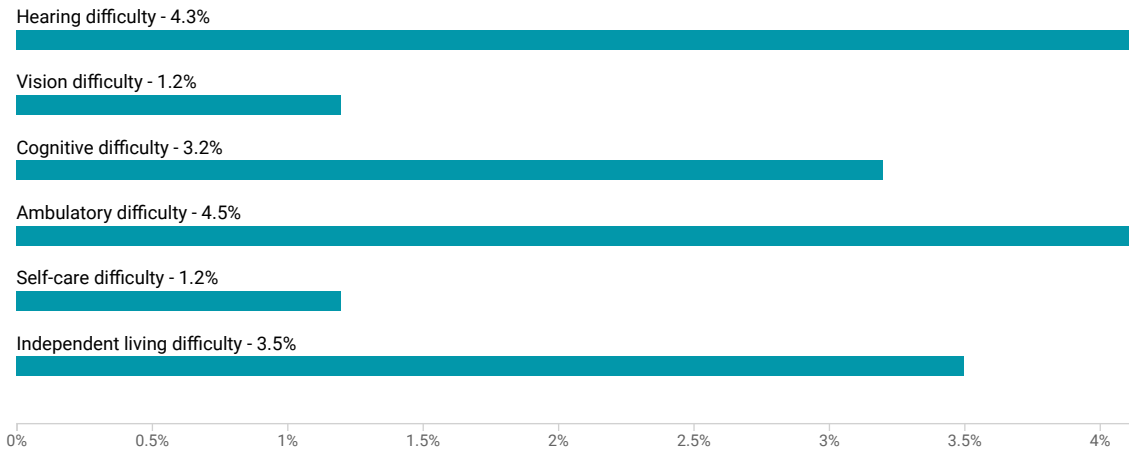

## Types of Disabilities in Monclova township, Lucas County, Ohio

[VIEW OPTIONS](#)

Chart Survey/Program: 2020 ACS 5-Year Estimates Subject Tables