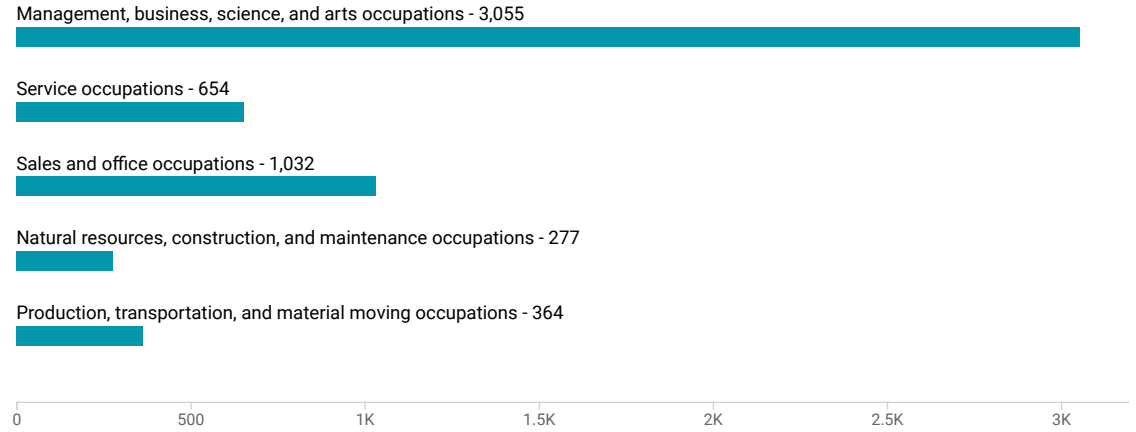

### Occupation for the Civilian Employed Population 16 Years and Over in Monclova township, Lucas County, Ohio

[VIEW OPTIONS](#)

Chart Survey/Program: 2020 ACS 5-Year Estimates Subject Tables