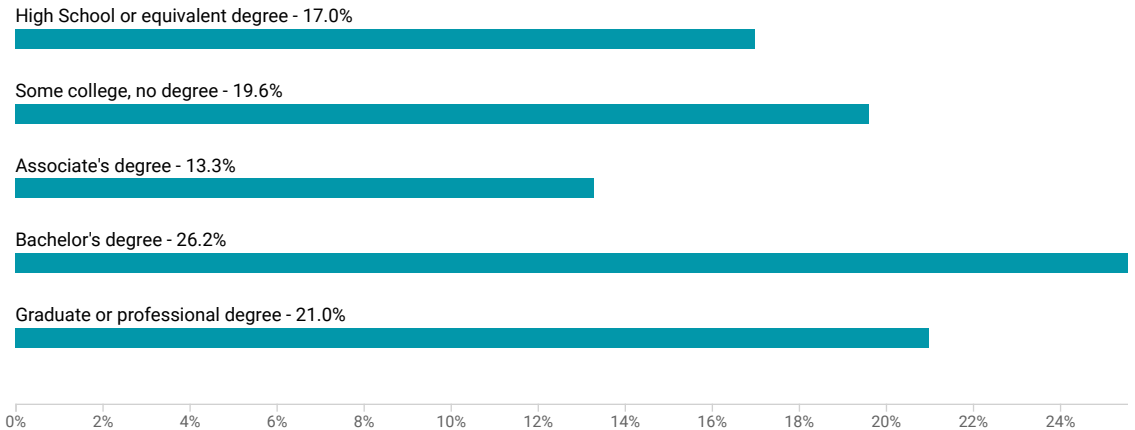

### Education Attainment (Population 25 Years and Older) in Monclova township, Lucas County, Ohio

[VIEW OPTIONS](#)

Chart Survey/Program: 2020 ACS 5-Year Estimates Data Profiles