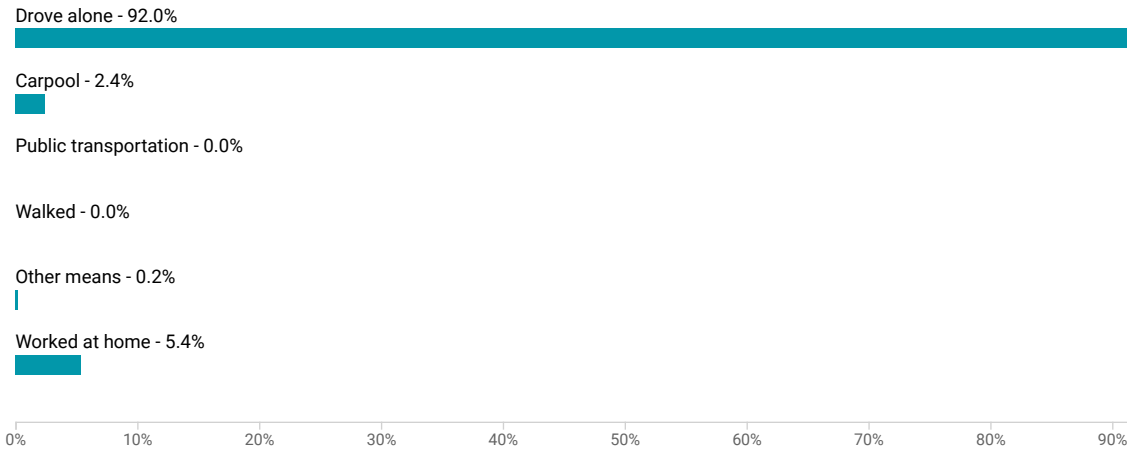

## Means of Transportation to Work (Workers 16 Years and Over) in Monclova township, Lucas County, Ohio

[VIEW OPTIONS](#)

Chart Survey/Program: 2020 ACS 5-Year Estimates Data Profiles