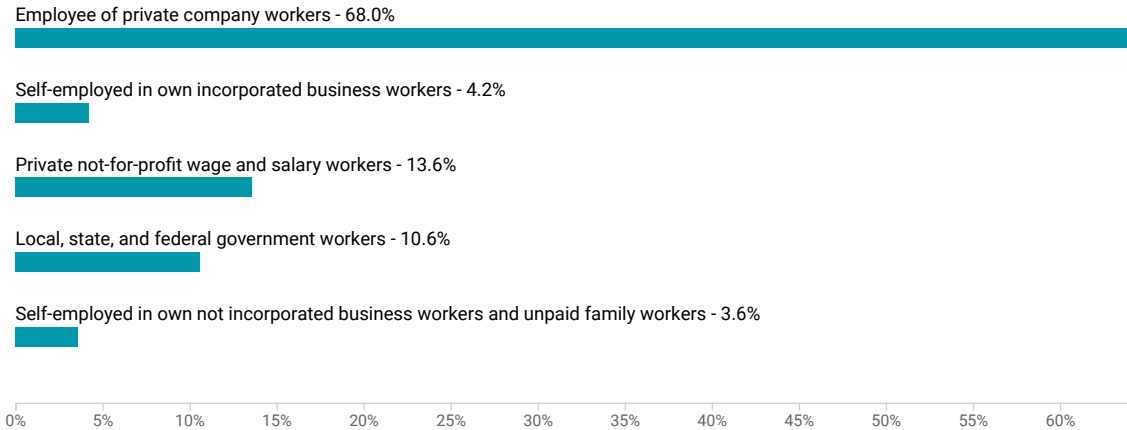

## Class of Worker in Monclova township, Lucas County, Ohio

[VIEW OPTIONS](#)

Chart Survey/Program: 2020 ACS 5-Year Estimates Subject Tables