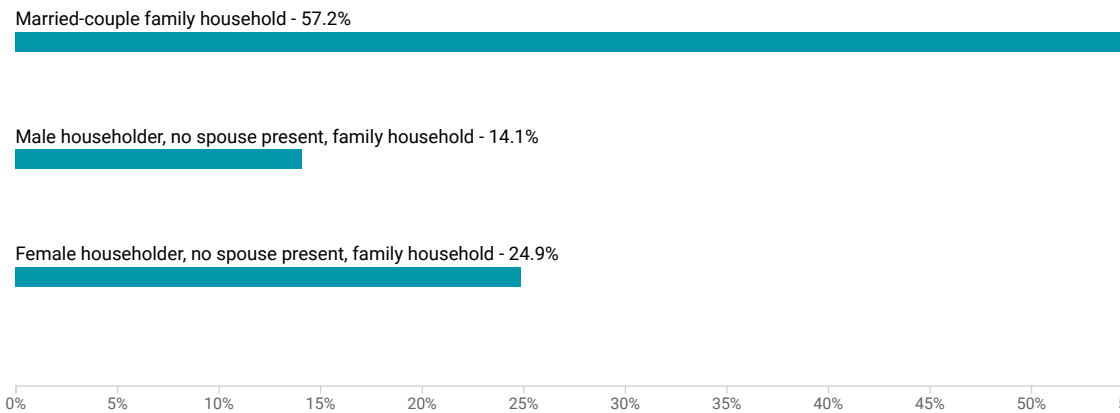

### Total Households by Type of Households in Monclova township, Lucas County, Ohio

[VIEW OPTIONS](#)

Chart Survey/Program: 2020 ACS 5-Year Estimates Data Profiles