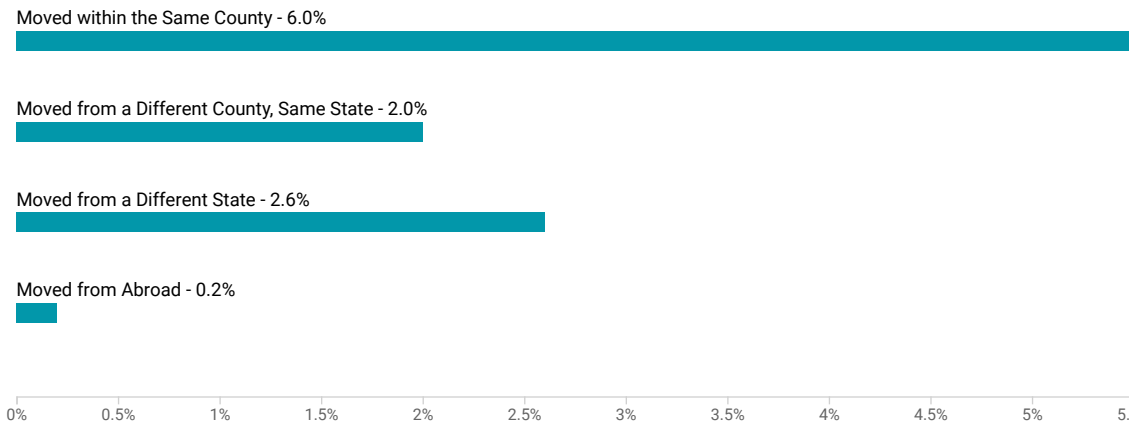

### Residential Mobility in the Last Year in Monclova township, Lucas County, Ohio

[VIEW OPTIONS](#)

Chart Survey/Program: 2020 ACS 5-Year Estimates Subject Tables