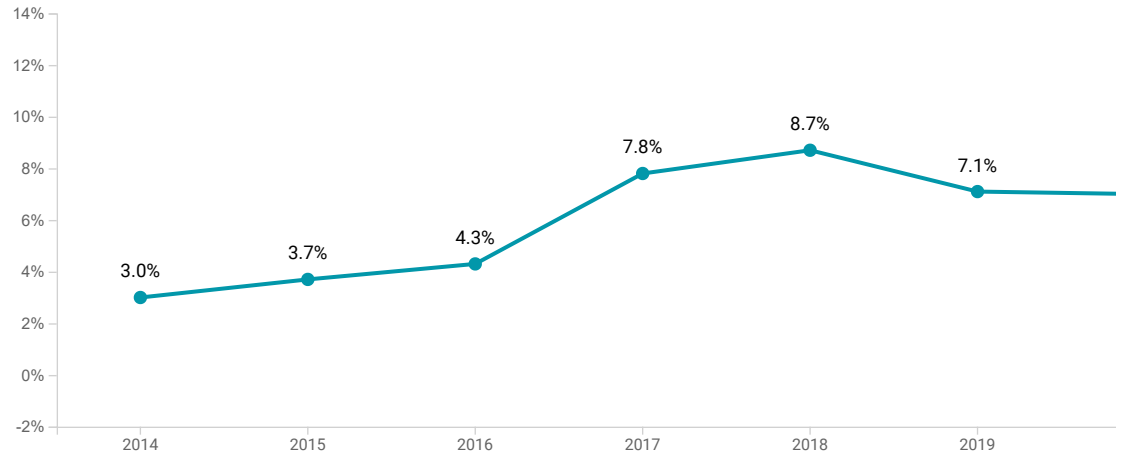

### Vacancy Rate in Monclova township, Lucas County, Ohio

[VIEW OPTIONS](#)

Chart Survey/Program: 2020 ACS 5-Year Estimates Data Profiles