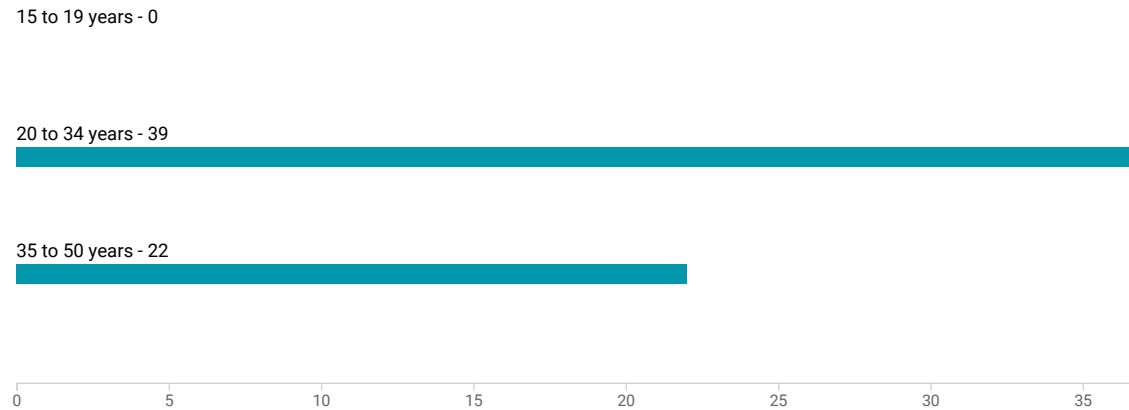

## Women with Births in the Past 12 Months in Monclova township, Lucas County, Ohio

[VIEW OPTIONS](#)

Chart Survey/Program: 2020 ACS 5-Year Estimates Subject Tables