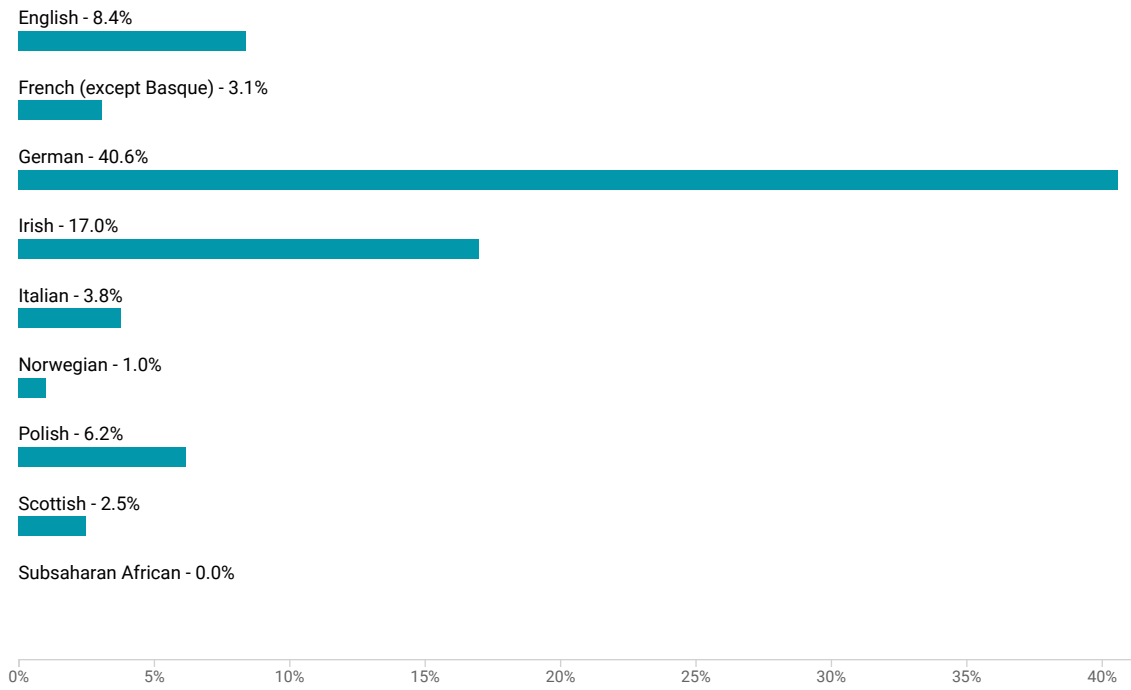

### Ancestry in Monclova township, Lucas County, Ohio

[VIEW OPTIONS](#)

Chart Survey/Program: 2020 ACS 5-Year Estimates Data Profiles