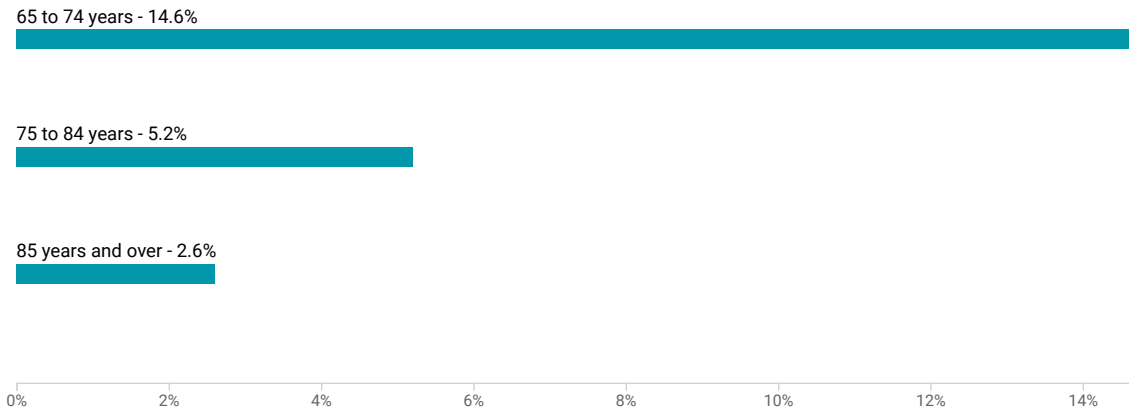

### Older Population by Age in Monclova township, Lucas County, Ohio

[VIEW OPTIONS](#)

Chart Survey/Program: 2020 ACS 5-Year Estimates Data Profiles

### Residential Mobility

2.6% +/- 1.8%

Moved From a Different State in the Last Year in Monclova township, Lucas County, Ohio

2.2% +/- 0.3%

Moved From a Different State in the Last Year in Lucas County, Ohio