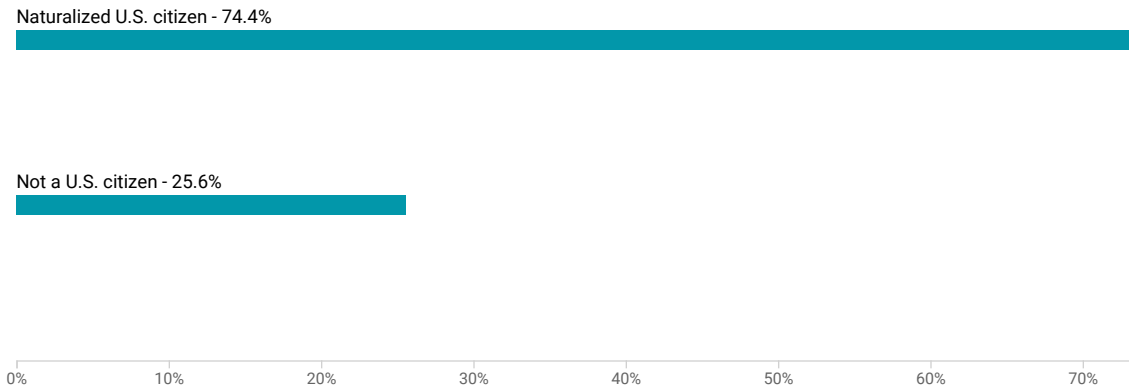

### Foreign Born Population in Monclova township, Lucas County, Ohio

[VIEW OPTIONS](#)

Chart Survey/Program: 2020 ACS 5-Year Estimates Data Profiles

### Older Population

22.4% +/- 3.0%

65 Years and Older in Monclova township, Lucas County, Ohio

16.2% +/- 0.1%

65 Years and Older in Lucas County, Ohio

Table: DP05

Table Survey/Program: 2020 American Community Survey 5-Year Estimates