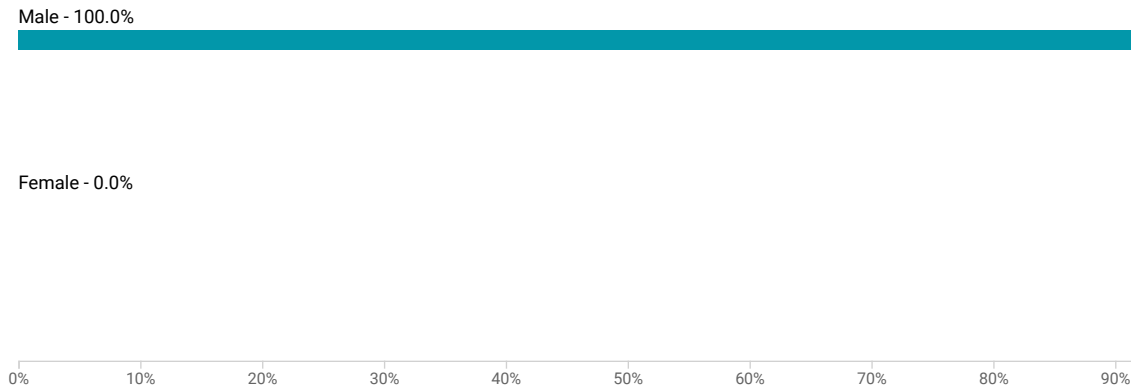

### Veterans by Sex in Monclova township, Lucas County, Ohio

[VIEW OPTIONS](#)

Chart Survey/Program: 2020 ACS 5-Year Estimates Subject Tables

## Income and Poverty