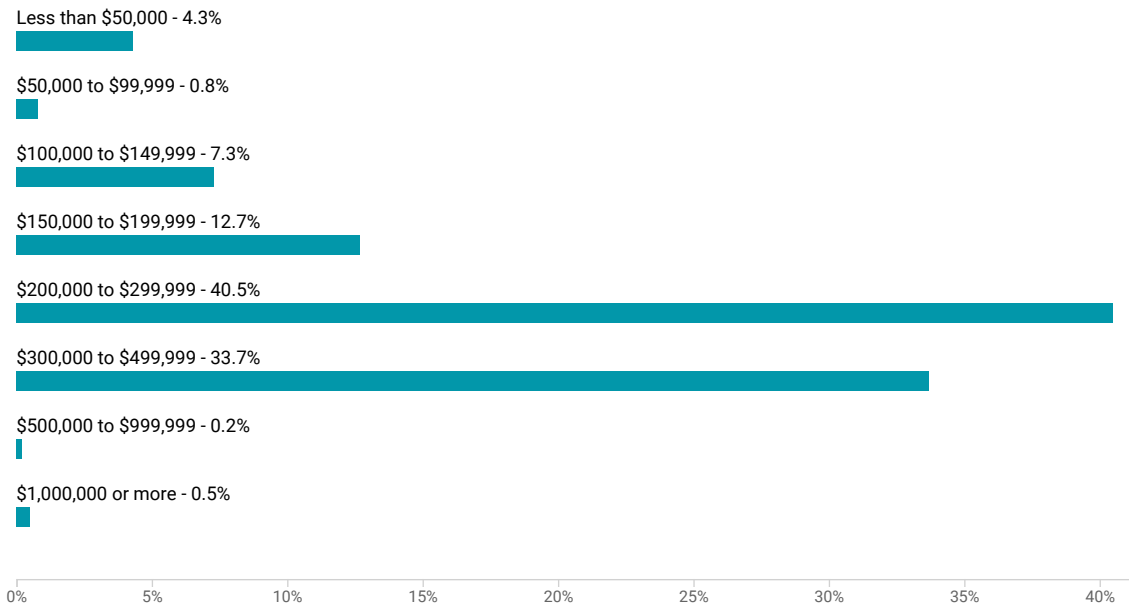

### Housing Value in Monclova township, Lucas County, Ohio

[VIEW OPTIONS](#)

Chart Survey/Program: 2020 ACS 5-Year Estimates Data Profiles