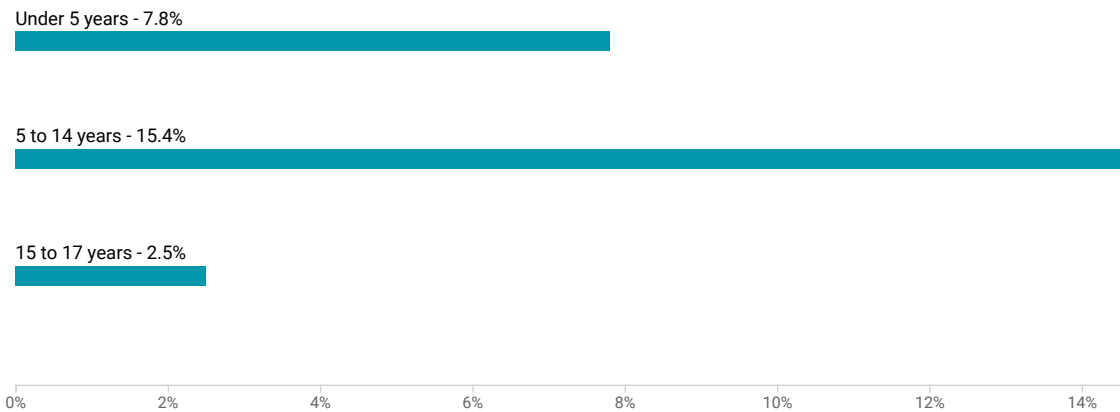

### Children Under 18 by Age Range in Monclova township, Lucas County, Ohio

[VIEW OPTIONS](#)

Chart Survey/Program: 2020 ACS 5-Year Estimates Subject Tables