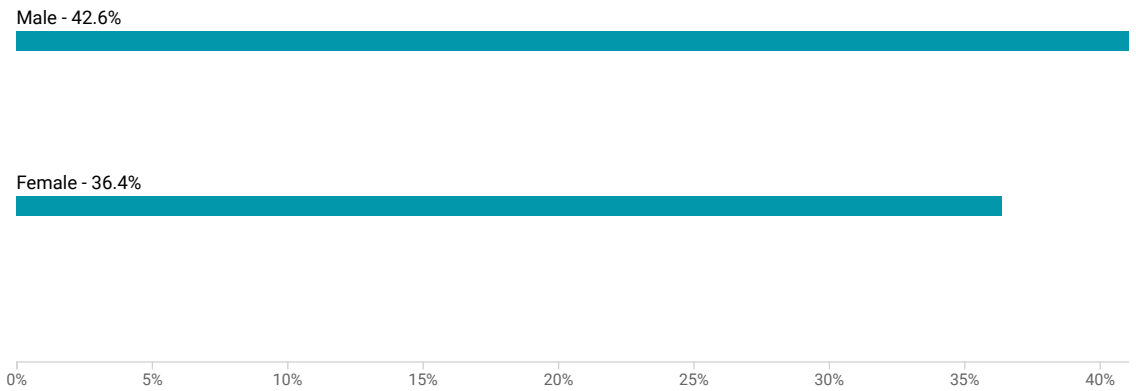

### Mean Usual Hours Worked for Workers by Sex in Monclova township, Lucas County, Ohio

[VIEW OPTIONS](#)

Chart Survey/Program: 2020 ACS 5-Year Estimates Subject Tables